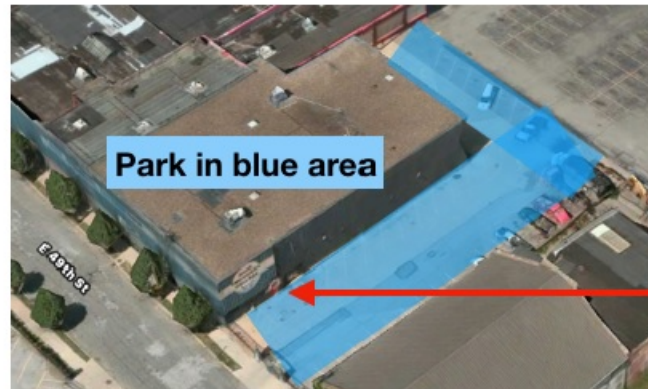

POWERSPORT INSTITUTE BUILDING

GPS Address:
1431 East 49th Street
Cleveland, OH 44113

Enter building here