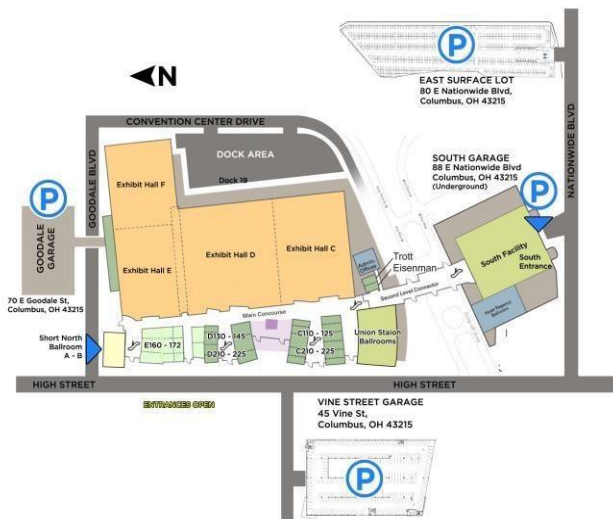

Thank you for your business and your trust. Please drive carefully!